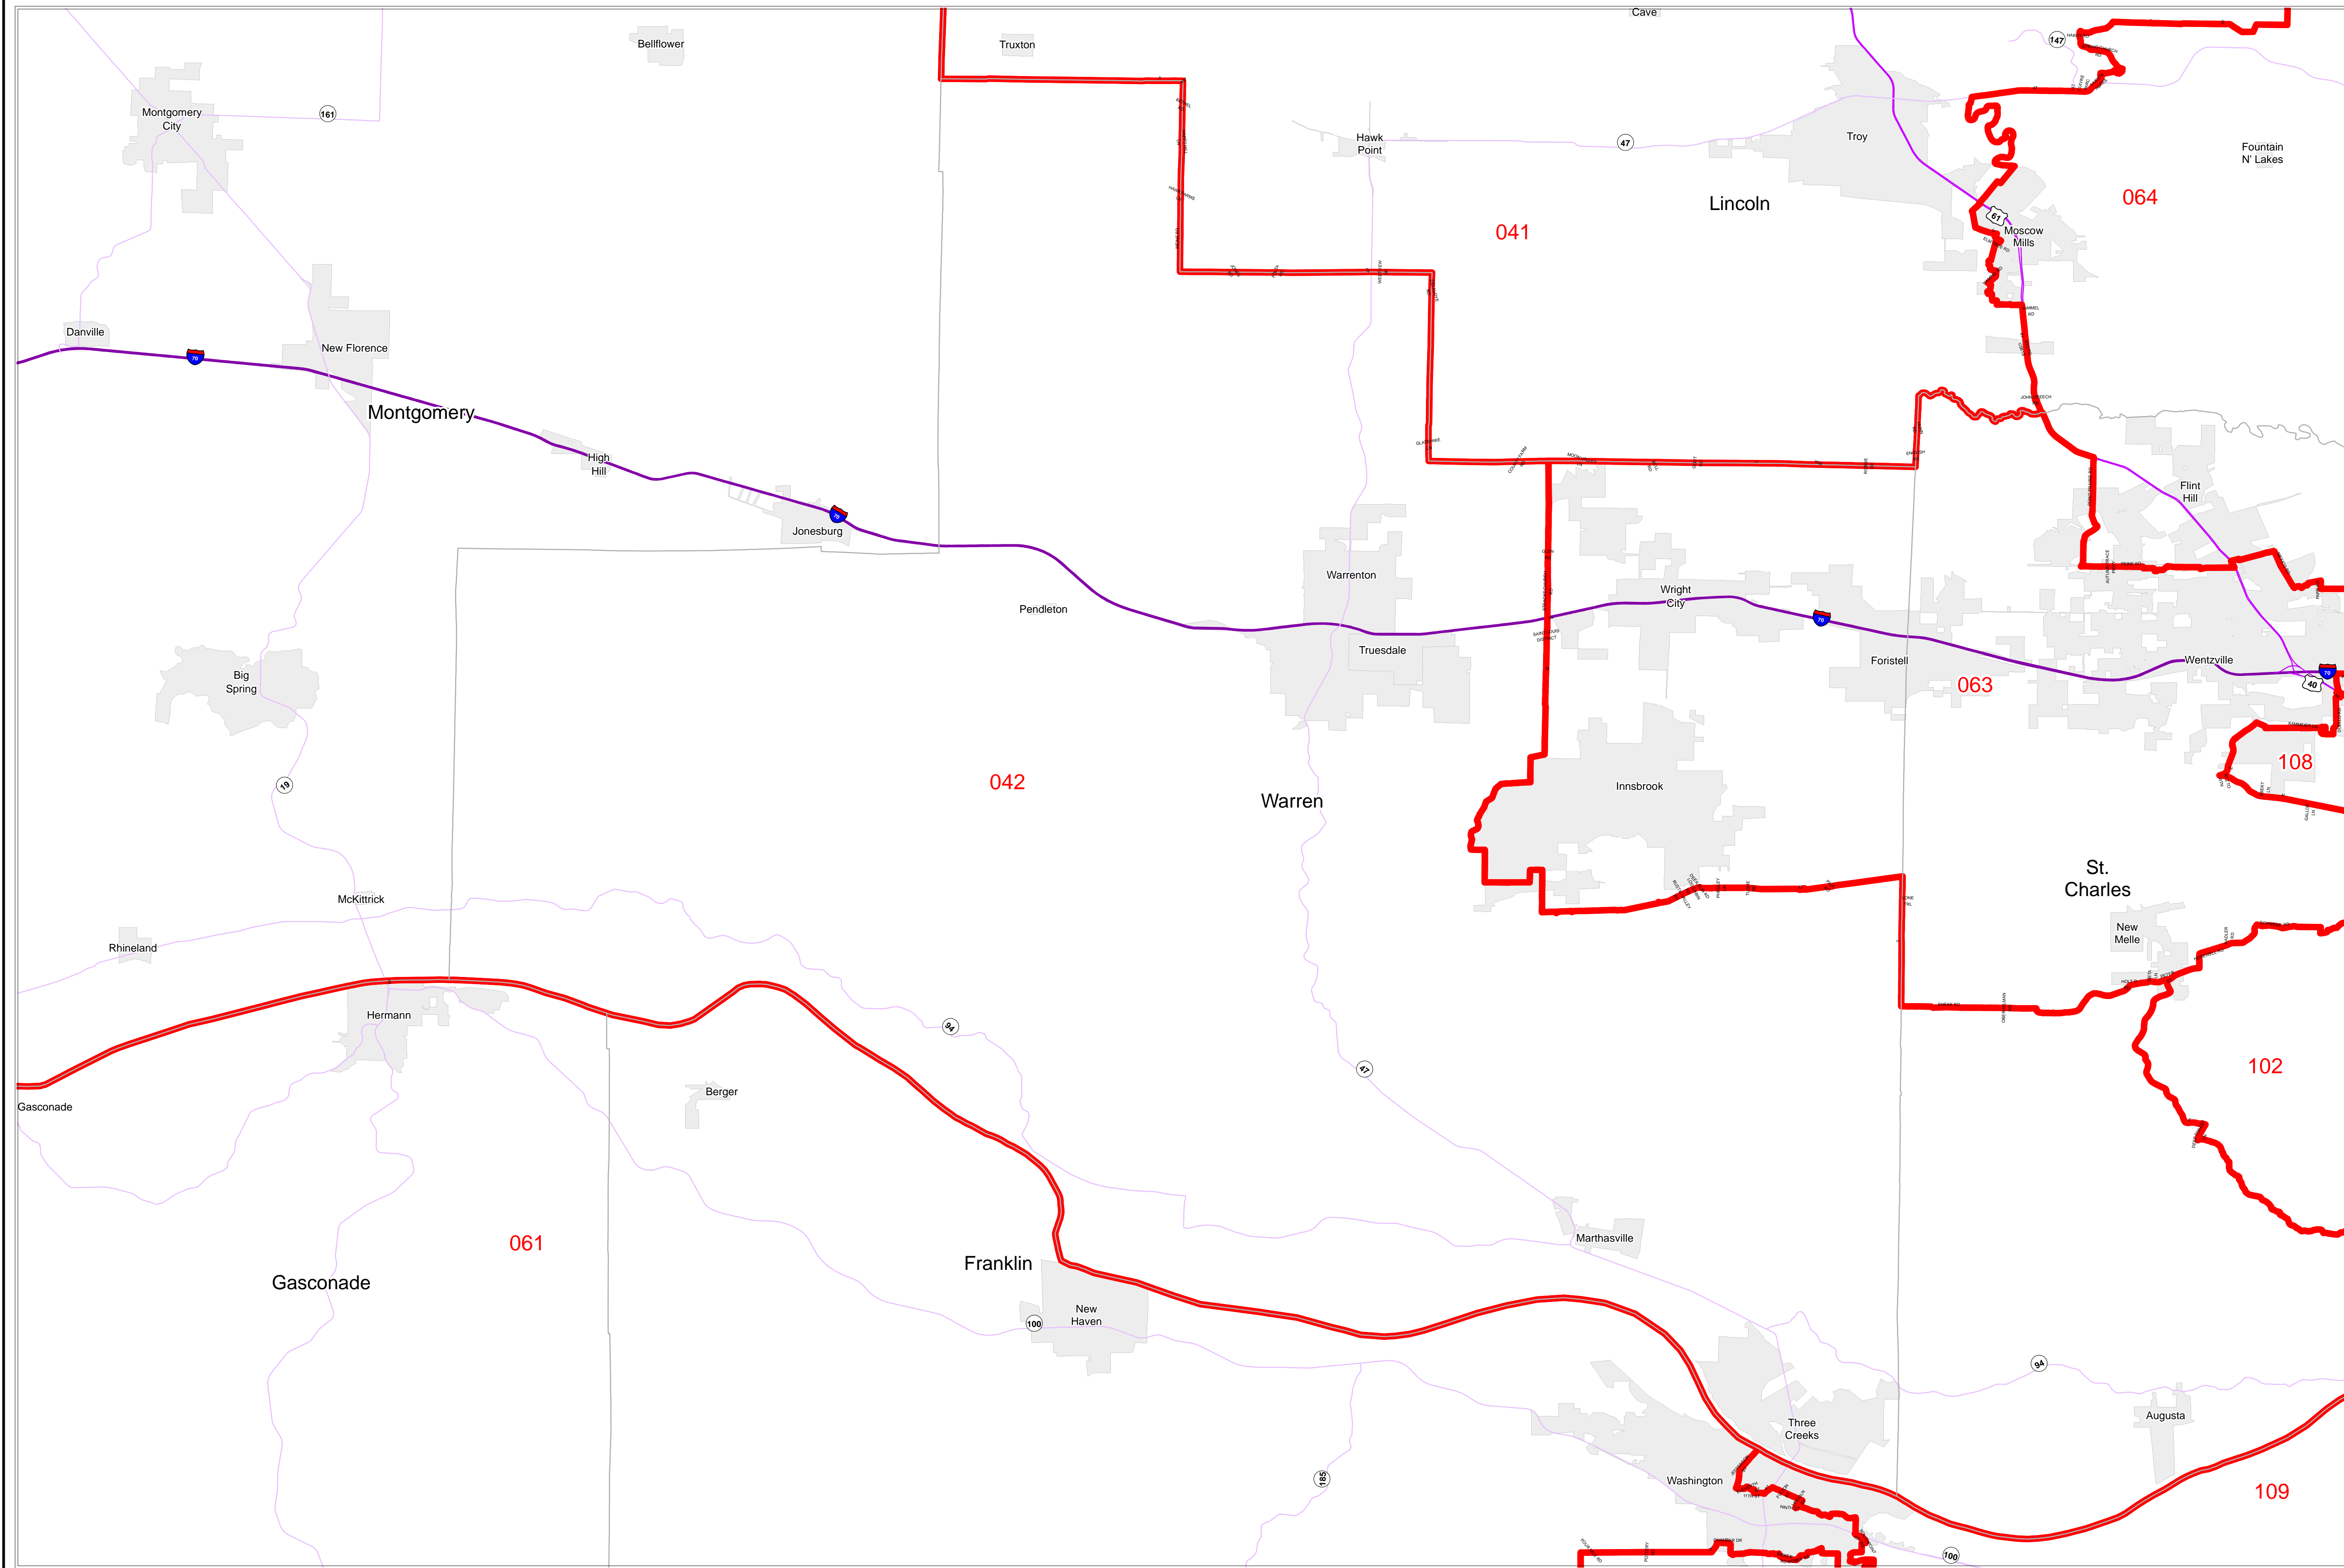

House Apportionment Plan 2011

Missouri Appellate Apportionment Commission